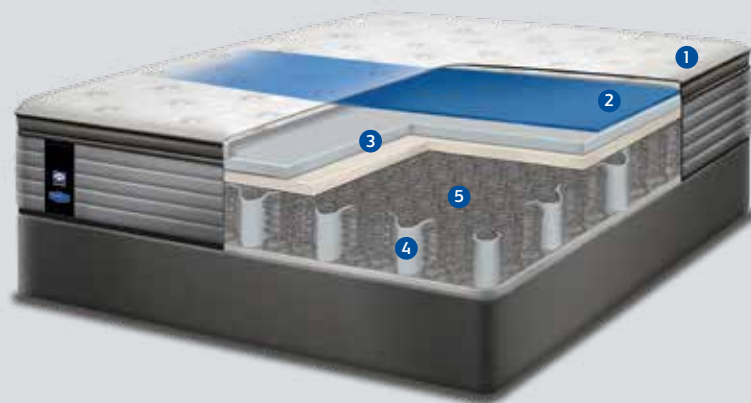

with exclusive

Sheffield Medium

1
ALLERGEN PROTECT™
Protects the mattress from common allergens, such as dust mites, helping it stay fresh and healthy.

2
ZONE SUPPORT
High density foam centre provides power-packed body support in the centre third of the mattress, reducing body impressions and providing additional support to the lower back allowing muscles to relax and recover.

3
PRESSURE RELIEVING FOAMS
StayTrue™ comfort layers make up the foundation of your mattress comfort fillings to support your body with the different comforts.

4
DURAFLEX™ REINFORCED EDGE SUPPORT
High density foam border inserts, supports the edge of the spring system, provides a firm seating edge and increases sleeping area.

5
EXCLUSIVE DOUBLE OFFSET SPRING SYSTEM
works with a hinging action to deliver correct back support with no roll-together. Originally designed by doctors.